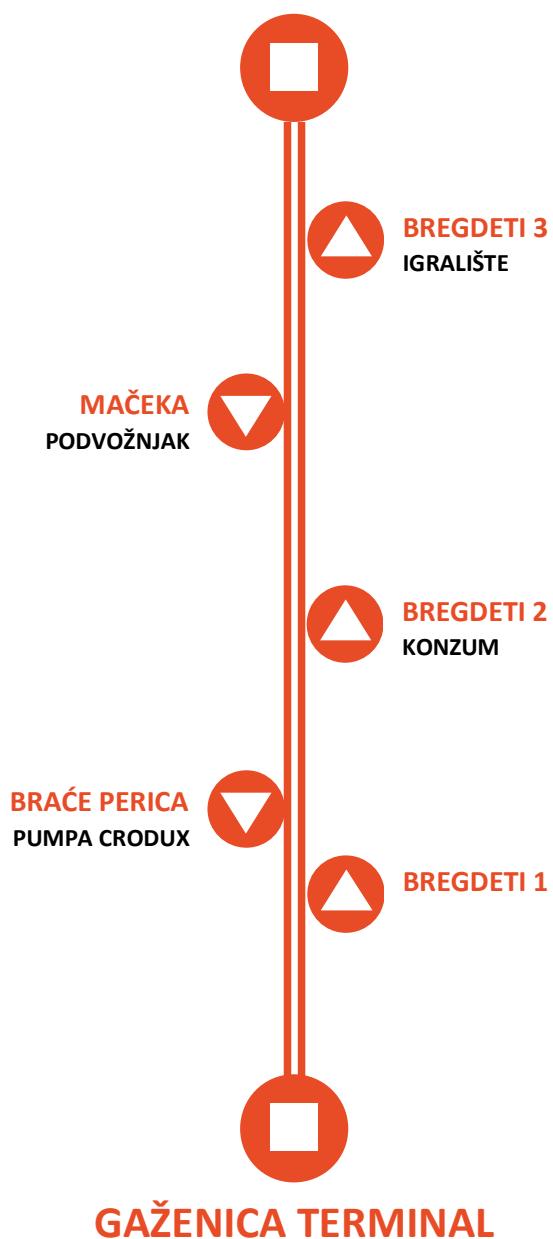

Između stanica oko 3 min. App. betweenstations

AUTOBUSNI KOLODVOR

9A

GAŽENICA (TRAJEKTNA LUKA)

 POLASCI RADNIM DANOM I SUBOTOM
 DEPARTURES – WORKING DAYS AND SATURDAY

KOLODVOR			GAŽENICA		
05:40	06:00	06:50	06:15	07:30	07:45
07:15	07:35	08:15	08:45	09:45	11:00
09:15	10:15	11:15	11:20	12:00	12:50
11:50	12:40	13:15	13:30	14:00	15:00
13:50	14:30	15:15	16:00	16:30	17:50
16:20	17:40	19:00	19:10	20:40	23:00
19:15	20:30	22:40			

 POLASCI NEDJELJOM I PRAZNIKOM
 DEPARTURES – SUNDAYS AND HOLIDAYS

KOLODVOR			GAŽENICA		
06:00	06:50	07:15	06:15	07:30	08:45
09:15	11:15	13:15	11:00	12:50	14:00
13:50	15:15	16:20	15:30	16:30	17:50
17:40	19:00	19:15	19:10	20:40	23:00
20:30	22:40				

 VOZNI RED JE PODLOŽAN PROMJENAMA BEZ PRETHODNE NAJAVE
 TIMETABLE IS SUBJECT TO CHANGE WITHOUT PRIOR NOTICE